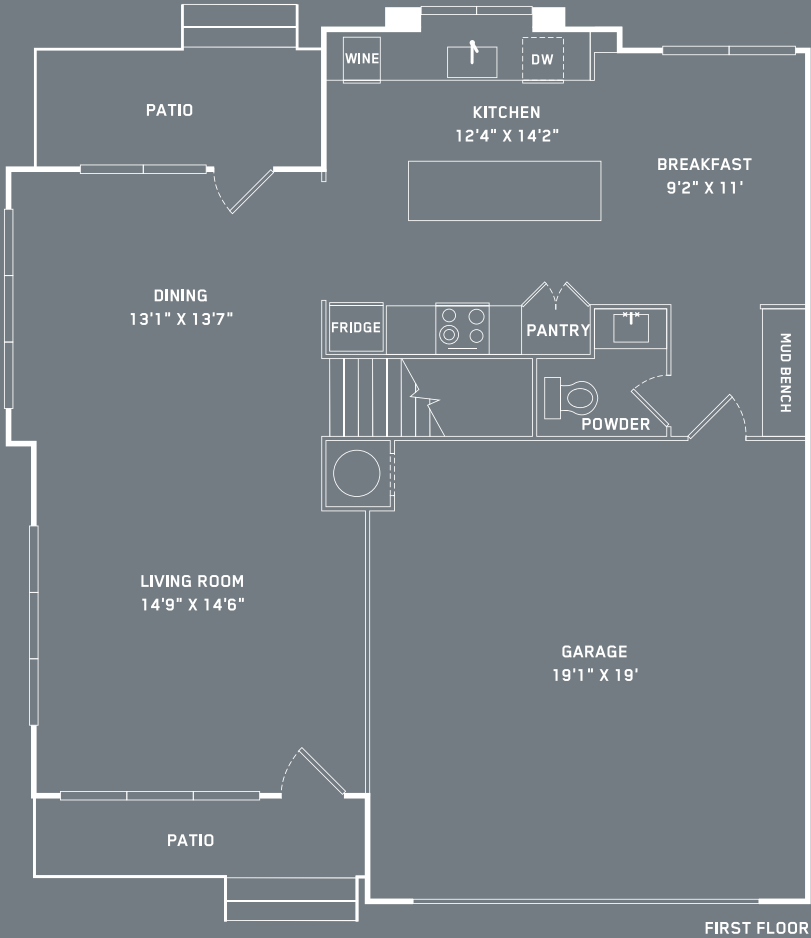

# ELAN INWOOD

Style B4A | SqFt. 1699

Bedrooms 2 | Bathrooms 2½

(972) 848 4200 | [ElanInwood.com](http://ElanInwood.com)