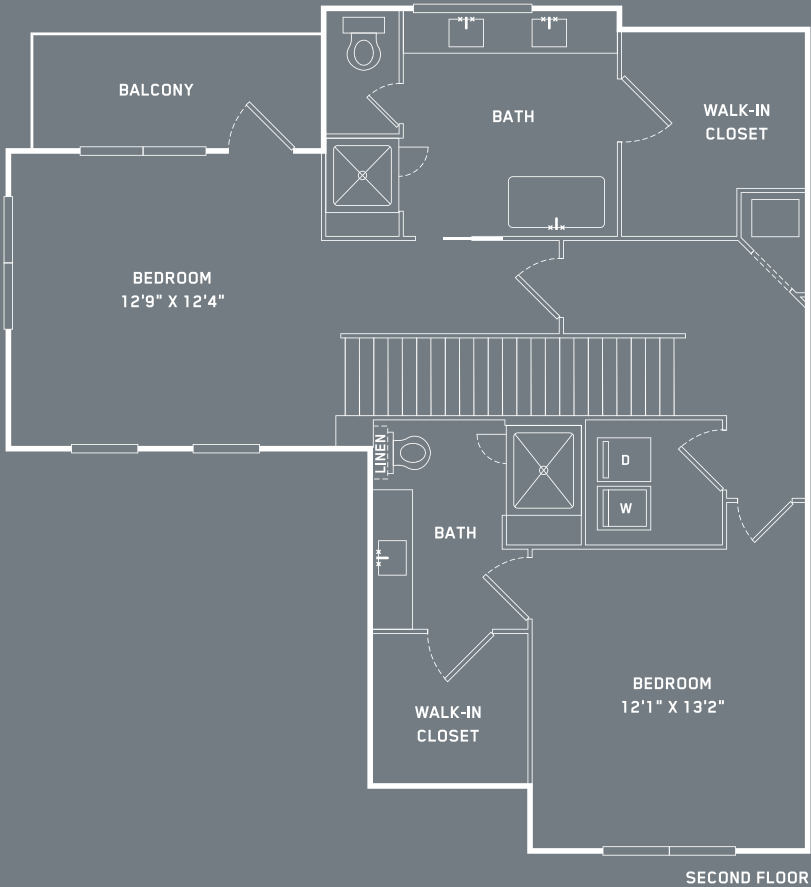

# ELAN INWOOD

Style B4A | SqFt. 1699

Bedrooms 2 | Bathrooms 2½

(972) 848 4200 | [ElanInwood.com](http://ElanInwood.com)