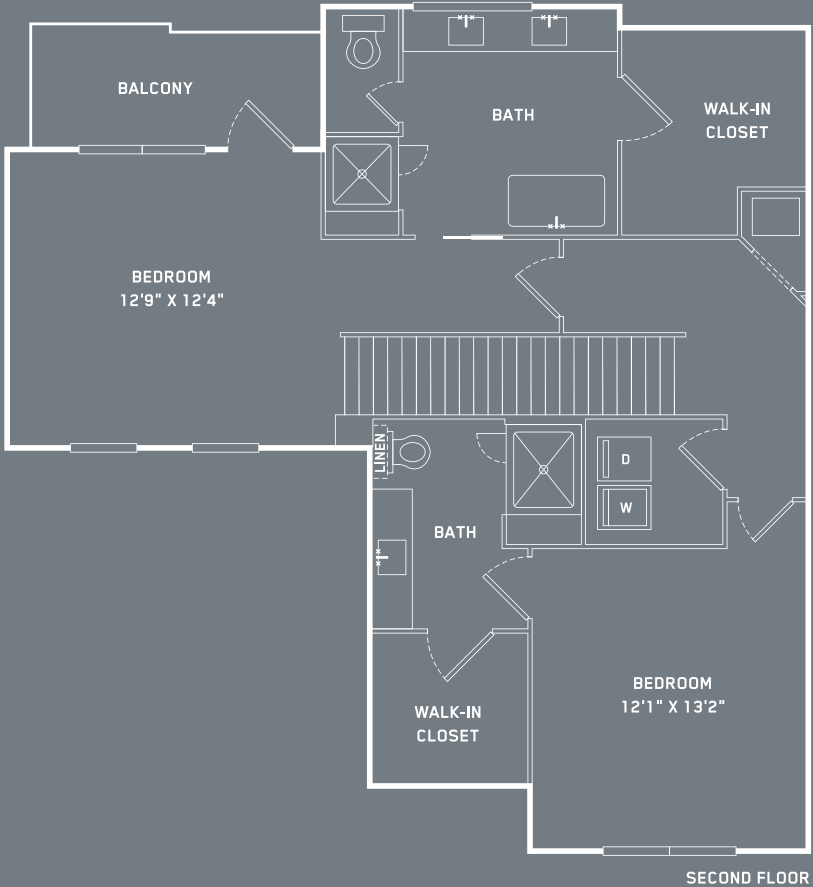

ELAN INWOOD

Style B4 | SqFt. 1701

Bedrooms 2 | Bathrooms 2½

(972) 848 4200 | ElanInwood.com

ELAN INWOOD

Style B4 | SqFt. 1701

Bedrooms 2 | Bathrooms 2½

(972) 848 4200 | ElanInwood.com