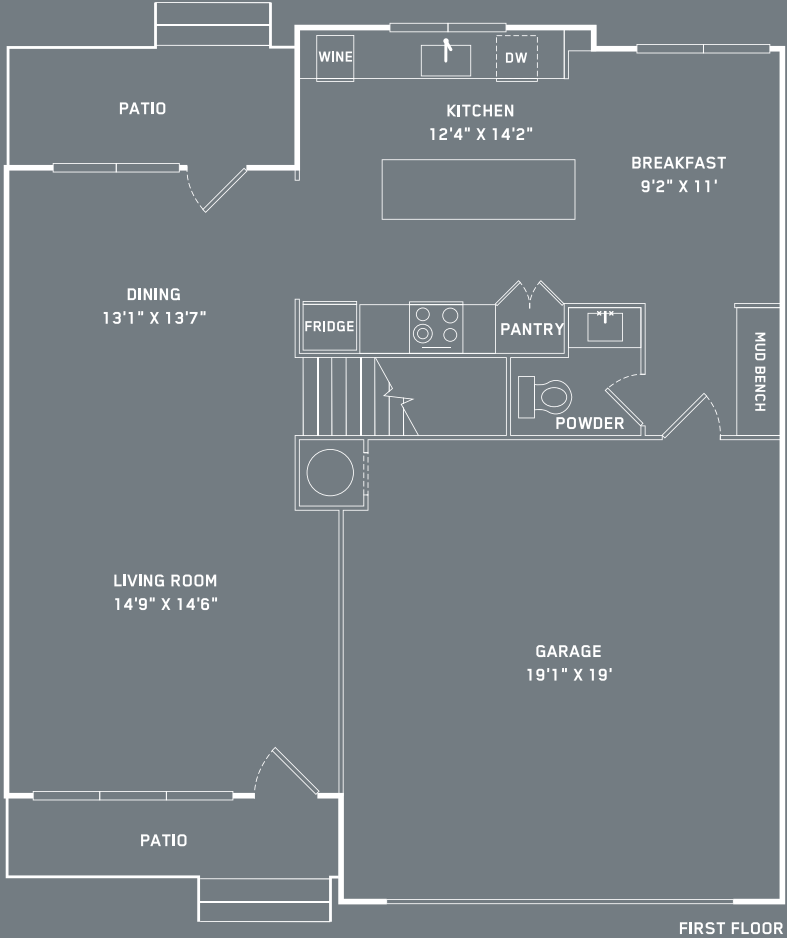

ELAN INWOOD

Style B4 | SqFt. 1701

Bedrooms 2 | Bathrooms 2½

(972) 848 4200 | ElanInwood.com

ELAN INWOOD

Style B4 | SqFt. 1701

Bedrooms 2 | Bathrooms 2½

(972) 848 4200 | ElanInwood.com