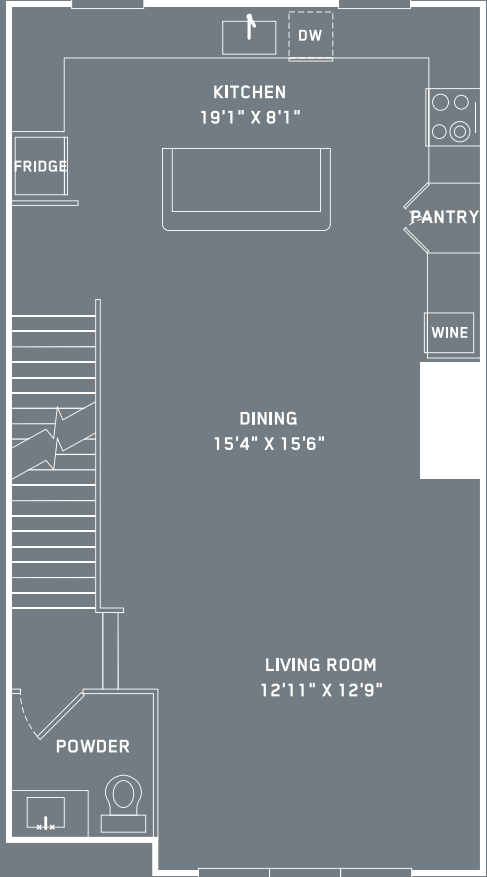

ELAN INWOOD