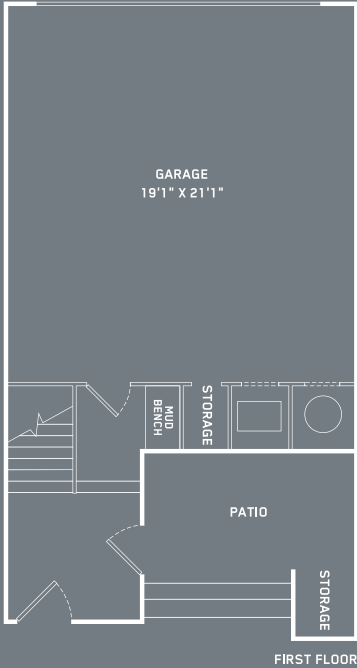

ELAN INWOOD