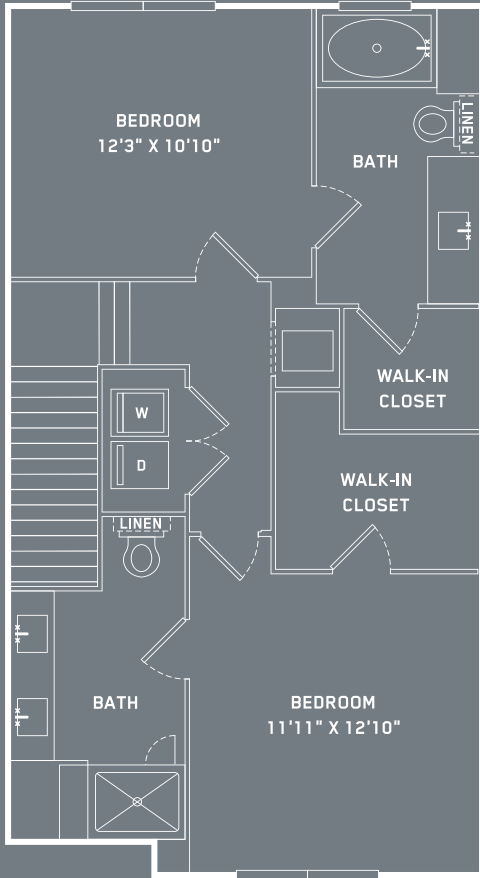

ELAN INWOOD

Style **B2** | SqFt. **1469**

Bedrooms **2** | Bathrooms **2½**

(972) **848 4200** | ElanInwood.com

Floor plans are artist's rendering. All dimensions are approximate. Actual product and specifications may vary in dimension or detail. Not all features are available in every apartment. Prices and availability are subject to change. Please see a representative for details.

ELAN INWOOD

THIRD FLOOR

Style B2 | SqFt. 1469

Bedrooms 2 | Bathrooms 2½

(972) 848 4200 | ElanInwood.com