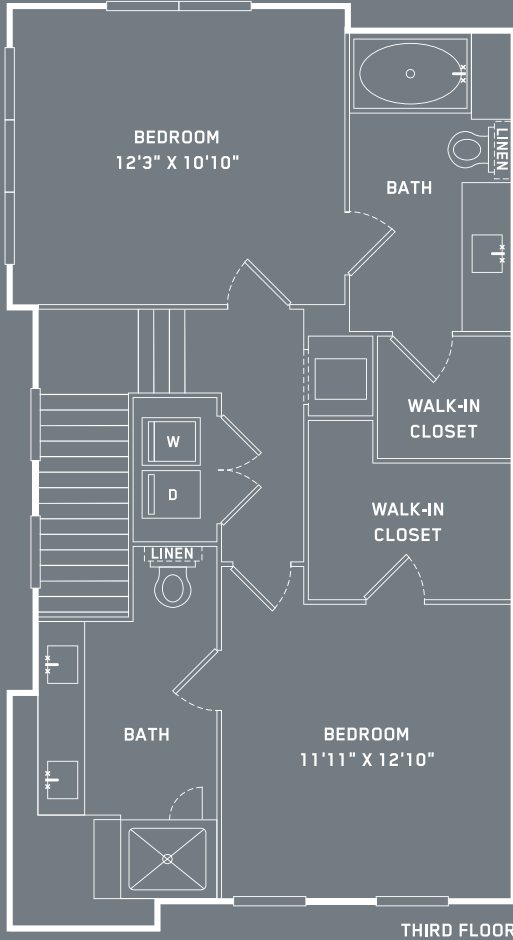

ELAN INWOOD

Style B1 | SqFt. 1674

Bedrooms 2 | Bathrooms 2½

(972) 848 4200 | ElanInwood.com

ELAN INWOOD

Style B1 | SqFt. 1674

Bedrooms 2 | Bathrooms 2½

(972) 848 4200 | ElanInwood.com