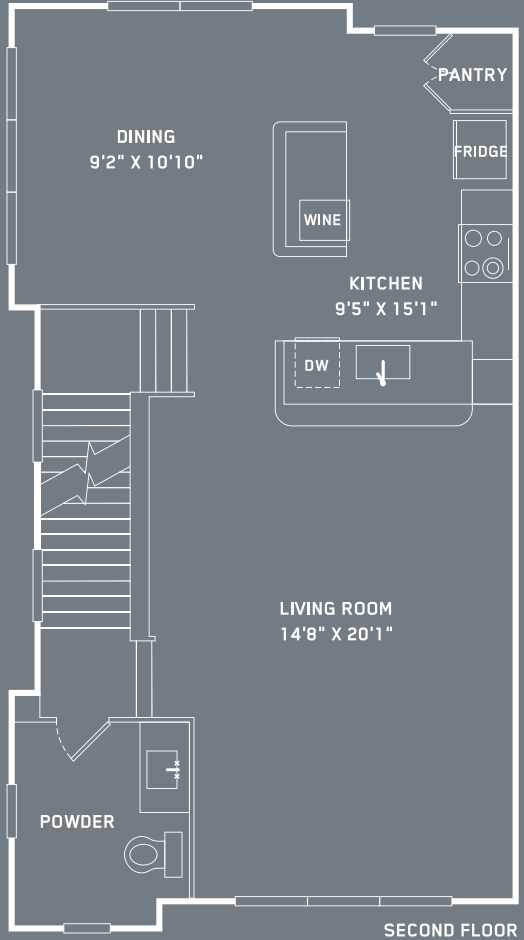

ELAN INWOOD

Style B1 | SqFt. 1674

Bedrooms 2 | Bathrooms 2½

(972) 848 4200 | ElanInwood.com

ELAN INWOOD

Style B1 | SqFt. 1674

Bedrooms 2 | Bathrooms 2½

(972) 848 4200 | ElanInwood.com