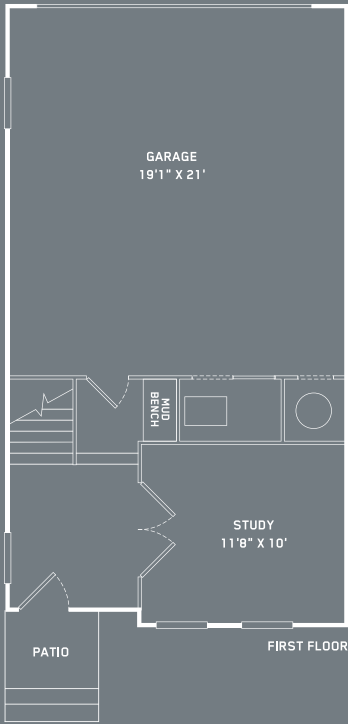

ELAN INWOOD

Style B1 | SqFt. 1674

Bedrooms 2 | Bathrooms 2½

(972) 848 4200 | ElanInwood.com

ELAN INWOOD

Style B1 | SqFt. 1674

Bedrooms 2 | Bathrooms 2½

(972) 848 4200 | ElanInwood.com